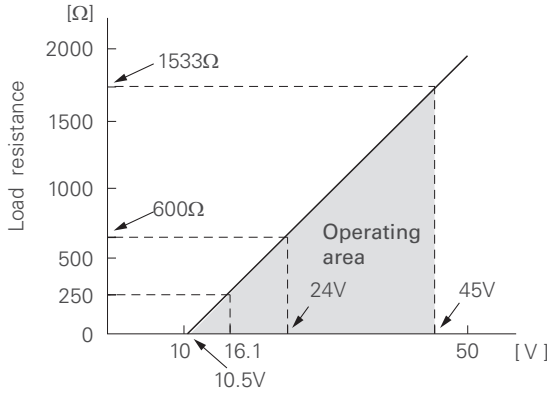

Over range limit :

To maximum static pressure limit

Output signal :

4 to 20mA DC (linear or square root) with digital signal superimposed on the 4 to 20mA signal

Power supply :

Transmitter operates on 10.5V to 45V DC at transmitter terminals.

10.5V to 32V DC for the units with optional arrester.

Load limitations : see figure below

Note: For communication with HHC⁽¹⁾ (Model: FXW), min. of 250Ω required.

Hazardous locations :

Authority (Digit 10=)	Intrinsic safety
ATEX (K)	Ex II 1 G Ex ia IIC T5 (-40°C ≤ Ta ≤ +50 °C) Ex ia IIC T4 (-40°C ≤ Ta ≤ +70 °C) IP66/67 Entity Parameters: Ui ≤ 28 Vdc, li ≤ 94.3 mA, Pi ≤ 0.66 W Ci = 36 nF/26 nF for models with/without Arrester Li = 0.7 mH/0.6 mH for models with/without Analog Indicator
Factory Mutual (pending) (H)	Class I II III Div.1 Groups A, B, C, D, E, F, G T4 Entity Type 4X <table border="1"> <thead> <tr> <th colspan="2">Model code</th> <th>Tamb</th> </tr> <tr> <th>9th digit</th> <th>13th digit</th> <th></th> </tr> </thead> <tbody> <tr> <td>A,B,C,D,J</td> <td>Y,G,N</td> <td>-40°C to +85°C</td> </tr> <tr> <td>L,P,M,1,2,3</td> <td>Y,G,N</td> <td>-20°C to +80°C</td> </tr> <tr> <td>Q,S,N,4,5,6</td> <td>Y,G,N</td> <td>-20°C to +60°C</td> </tr> <tr> <td>E,F,G,H,K</td> <td>Y,G,N</td> <td>-40°C to +60°C</td> </tr> <tr> <td>-</td> <td>W,A,D</td> <td>-10°C to +60°C</td> </tr> </tbody> </table> Entity Parameters: Vmax=42.4V, Imax=113mA, Pi=1W, Ci=35.98nF, Li=0.694mH
CSA (J)	Ex ia Class I, Groups A, B, C and D; Class II, Groups E, F and G; Class III Per drawing TC 522873 Temp. code T5 for Tamb max = +50°C Temp. code T4 for Tamb max = +70°C Entity Parameters: Vmax = 28 Vdc, Imax = 94.3 mA, Pmax = 0.66 W Ci = 36 nF/25 nF for models with/without Arrester Li = 0.7 mH/0.6 mH for models with/without Analog Indicator
IECEX (T)	Ex ia IIC T5 (-40°C ≤ Ta ≤ +50 °C) Ex ia IIC T4 (-40°C ≤ Ta ≤ +70 °C) IP66/67 Entity Parameters: Ui ≤ 28 Vdc, li ≤ 94.3 mA, Pi ≤ 0.66 W Ci = 36 nF/26 nF for models with/without Arrester Li = 0.7 mH/0.6 mH for models with/without Analog Indicator