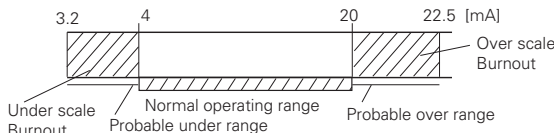

"Output Hold" :

Output signal is hold as the value just before failure happens.

"Output Overscale" :

Adjustable within the range 20.0mA to 22.5mA from HHC⁽¹⁾

"Output Underscale" :

Adjustable within the range 3.2mA to 4.0mA from HHC⁽¹⁾