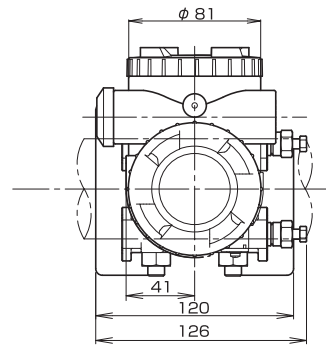

OUTLINE DIAGRAM (unit: mm)

<7th digit code : V, H, M, T>

Details of "A" Details of "B"

4th digit of the code symbols	Conduit conn.		Press. conn.	Oval frange screw
	D	E	G	
R	M20x1.5	16	1/4-18 NPT	7/16-20UNF
T	1/2-14NPT	16	1/4-18 NPT	7/16-20UNF
V	Pg13.5	10,5	1/4-18 NPT	M10 or M12
W	M20x1.5	16	1/4-18 NPT	M10 or M12
X	Pg13.5	10,5	1/4-18 NPT	7/16-20UNF