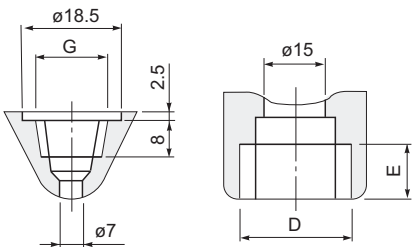

OUTLINE DIAGRAM (unit: mm)

<7th digit code : V, H, M, T>

Details of "A"   Details of "B"