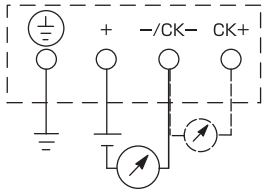

CONNECTION DIAGRAM

Fuji Electric

Your distributor:

Coulton Instrumentation Ltd

17 Somerford Business Park, Christchurch, BH23 3RU, UK

Tel: +44 1202 480 303

E-mail: sales@coulton.com **Web:** www.coulton.com