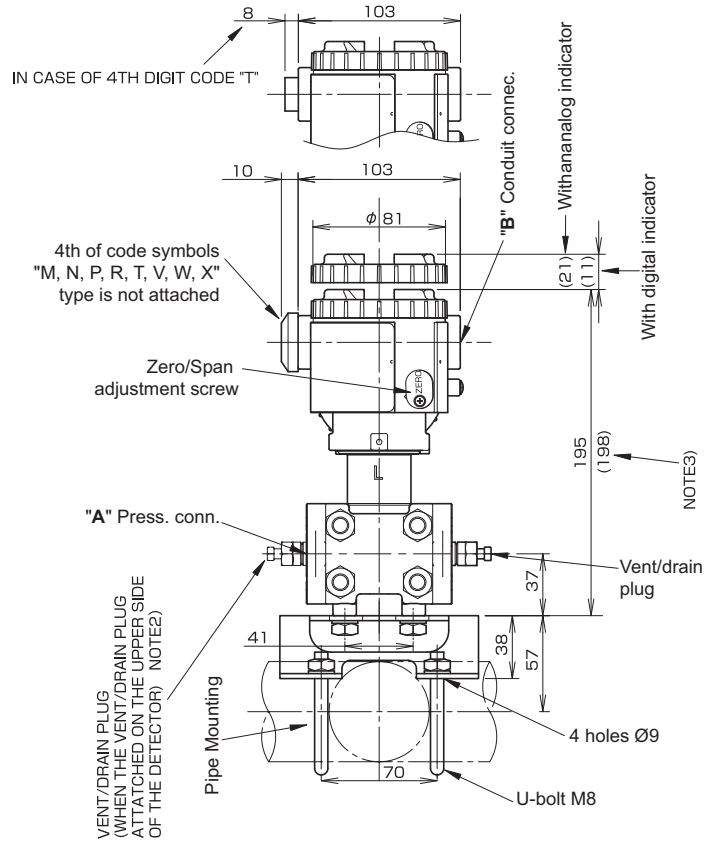

OUTLINE DIAGRAM (unit: mm)

<7th digit code : V, H, M, T>

Details of "A"   Details of "B"