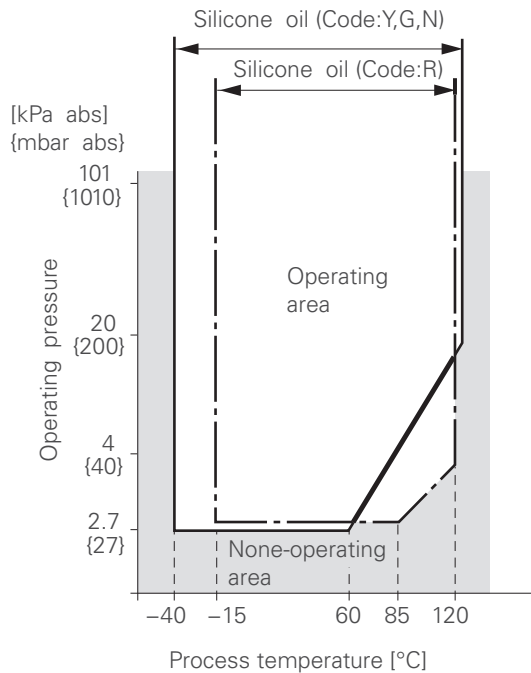

Optional features

Indicator :

A plug-in analog indicator.
An optional 5-digit LCD meter with engineering unit is also available.

Local configurator with LCD display :

An optional 5 digits LCD meter with 3 push buttons can support items as using communication with HHC⁽¹⁾.

Arrester :

A built-in arrester protects the electronics from lightning surges.
Lightning surge immunity: 4kV (1.2 × 50µs)

Oxygen service :

Special cleaning procedures are followed throughout the process to maintain all process wetted parts oil free.
The fill fluid is fluorinated oil.

Chlorine service :

The fill fluid is fluorinated oil.

Degreasing :

Process-wetted parts are cleaned, but the fill fluid is standard silicone oil. Not for use on oxygen or chlorine measurement.

NACE specification :

Metallic materials for all pressure bound ary parts comply with NACE MR-01-75.
660 or 660/660 stainless steel bolts and nuts comply with NACE.

Optional tag plate :

An extra stainless steel tag with customer tag data is wired to the transmitter.

Vacuum service :

Special silicone oil and filling procedure are applied.

ACCESSORIES

Oval flanges :

Converts process connection to 1/2"-14 NPT in 316L SS.

Manifolds :

Available in 316 stainless steel and in pressure rating 16MPa or 42MPa.

Hand held communicator :

(FXW model, refer to datasheet N° EDS8-47)

Fig. 1 Relation between process temperature and operating pressure