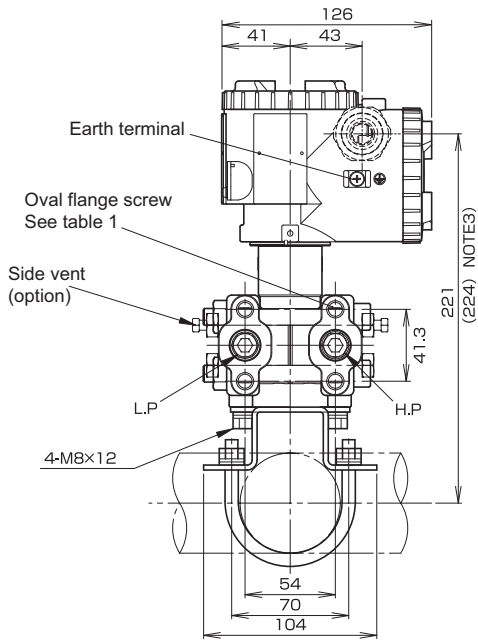

OUTLINE DIAGRAM (unit: mm)

<7th digit code : V, H, M, T>

Details of "A"   Details of "B"